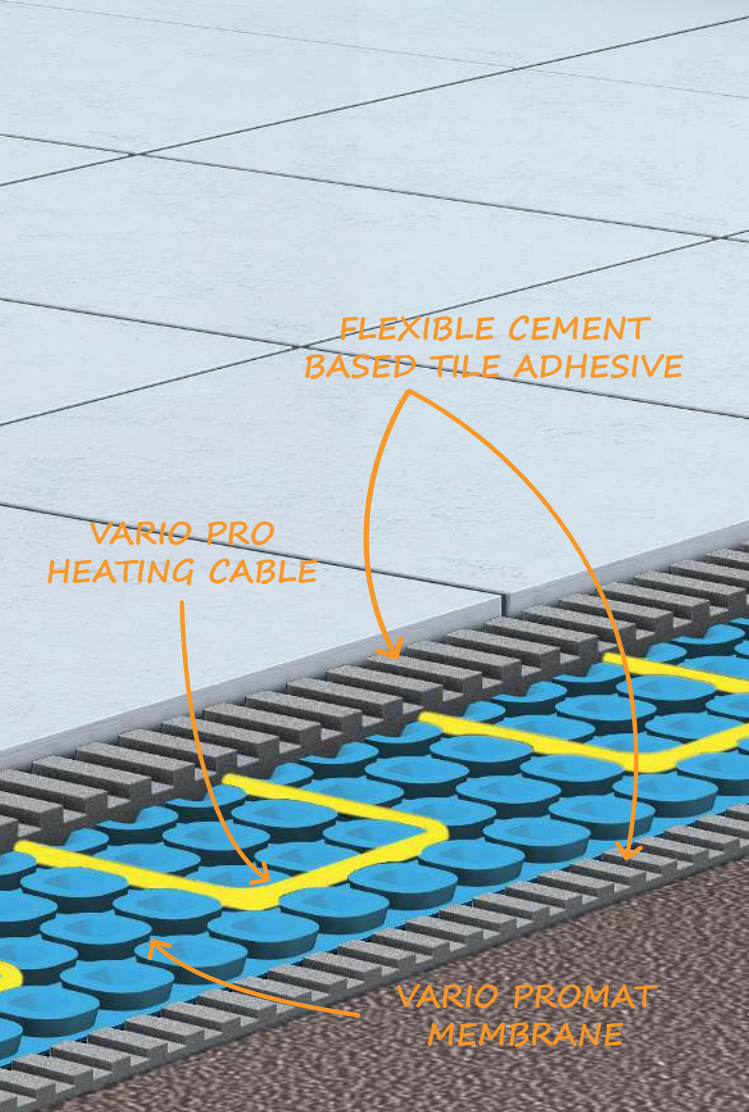

Vario™ PRO Electric Heating Cable 120 Volt

STOCK NO	AREA M2 (130W/M2)	AREA M2 (195W/M2)	LENGTH Ft	OUTPUT W
109012U	1.14	0.77	12	150
109018U	1.71	1.15	66	240
109025U	2.38	1.60	82	300
109031U	3.04	2.05	99	360
109037U	3.52	2.37	132	480
109050U	4.75	3.20	167	600
109062U	5.80	3.90	198	720
109080U	7.13	4.80	264	900
109100U	9.50	6.40	330	1200
109125U	11.88	8.00	429	1560
109150U	14.25	9.60	495	1800

Vario™ PRO Electric Heating Cable 230 Volt

109012	1.14	0.77	12	150
109018	1.71	1.15	18	225
109025	2.38	1.60	25	300
109031	3.04	2.05	31	375
109037	3.52	2.37	37	450
109050	4.75	3.20	50	600
109062	5.80	3.90	61	750
109075	7.13	4.80	75	900
109100	9.50	6.40	100	1200
109125	11.88	8.00	125	1500
109150	14.25	9.60	150	1800
109200	19.00	12.80	200	2400

130W/m² - 3 notches spacing. 195W/m² - 2 notches spacing.

Vario™ ProMat Membrane & Accessories

STOCK NO	DESCRIPTION	SIZE FT	AREA FT²
109500	Vario ProMat	3.3 x 50	160

Thermostats

STOCK NO	DESCRIPTION	MAX LOAD
5220W	Thermotouch WIFI	16A

**LIFETIME
WARRANTY**

Terms & Conditions apply.

FLEXIBLE CEMENT
BASED TILE ADHESIVE

VARIO PRO
HEATING CABLE

VARIO PROMAT
MEMBRANE