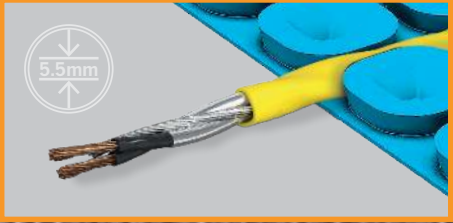

**Thermostats**

STOCK NO	DESCRIPTION	MAX LOAD
5220W	Thermotouch WIFI	16A

**LIFETIME  
WARRANTY**

Terms & Conditions apply.

FLEXIBLE CEMENT  
BASED TILE ADHESIVE

VARIO PRO  
HEATING CABLE

VARIO PROMAT  
MEMBRANE