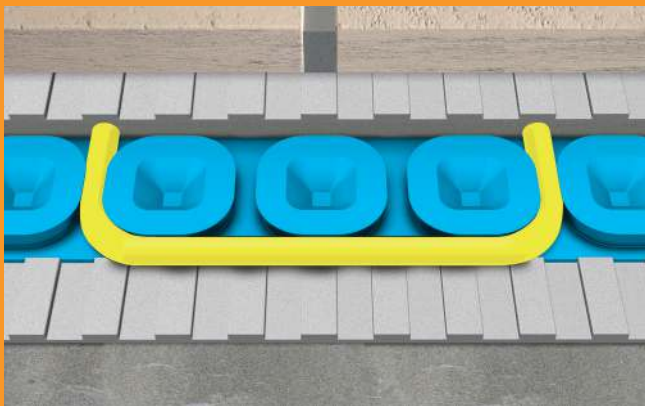

Vario PRO

Electric underfloor heating and uncoupling combined

Underfloor heating